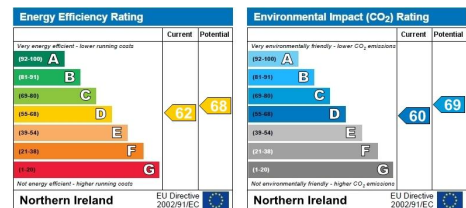

## 20 ASHFIELD DRIVE DONAGHADEE, DOWN, BT21 0AR

- Excellent Terrace Bungalow
- Fully Fitted Kitchen
- 1 Bedroom
- Large Garden In Lawn with Decking Area

- Lounge With Laminate Floor
- Modern White Bathroom
- Gas Fired Central Heating
- Convenient To Amenities